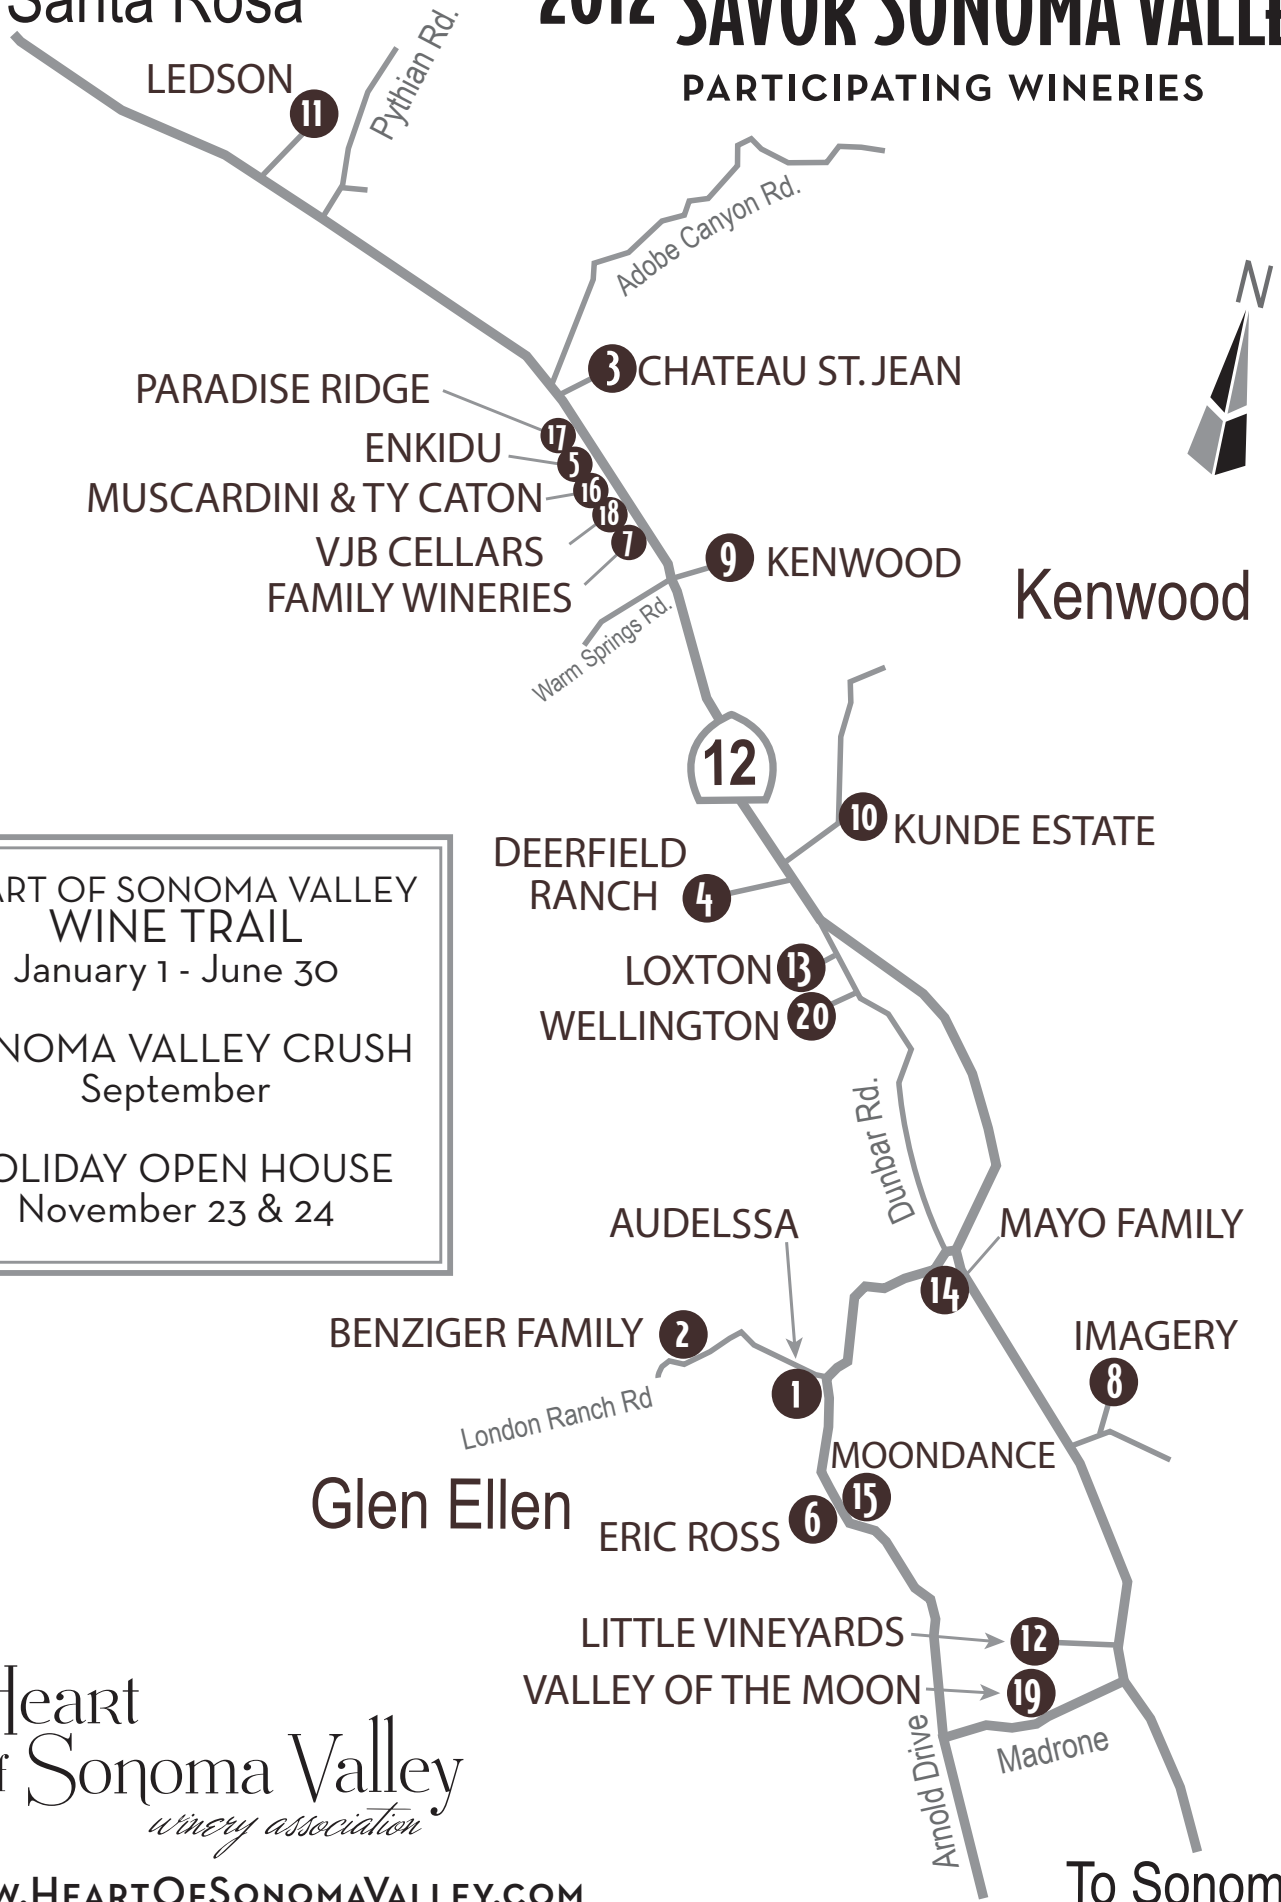

To Santa Rosa

# 2012 SAVOR SONOMA VALLEY

## PARTICIPATING WINERIES

HEART OF SONOMA VALLEY WINE TRAIL  
 January 1 - June 30

SONOMA VALLEY CRUSH  
 September

HOLIDAY OPEN HOUSE  
 November 23 & 24

Kenwood

Glen Ellen

To Sonoma

Heart  
 of Sonoma Valley  
*winery association*